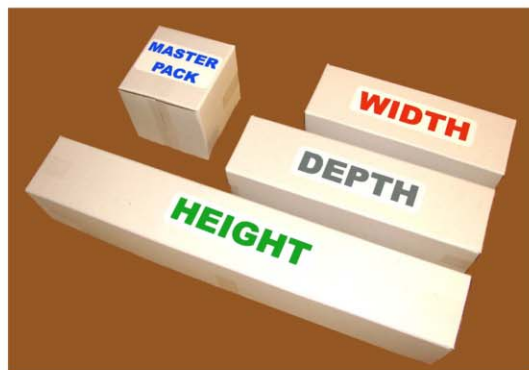

**AEROSPACE CAST ALUMINUM
CONNECTING CORNERS**
(8-Protectively packaged in
"MASTER PACK")

**WIDTH
EXTRUSIONS**
(Protectively
packaged in
"WIDTH" Pack)
Choose from
72 lengths!*

**HEIGHT
EXTRUSIONS**
(Protectively
packaged in
"HEIGHT" Pack)
Choose from
72 lengths!*

**WIDTH
EXTRUSIONS**
(Protectively
packaged in
"WIDTH" Pack)
Choose from
72 lengths!*

**DEPTH
EXTRUSIONS**
(Protectively
packaged in
"DEPTH" Pack)
Choose from
72 lengths!*

**DEPTH
EXTRUSIONS**
(Protectively
packaged in
"DEPTH" Pack)
Choose from
72 lengths!*

**AEROSPACE CAST ALUMINUM
CONNECTING CORNERS**
(8-Protectively packaged in
"MASTER PACK")

**All Width, Depth & Height Extrusions
come in packs of 4 in your choice of
2" through 144" (in 2" increments)**